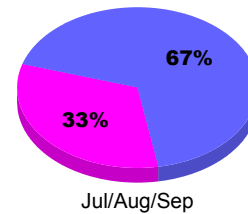

Club Results 2011-2012

Goal, New, Dropped, Gain/Loss

MEMBERSHIP

Membership Results
2011-2012

Membership
2010-2011

Month	Net Memb Goal	Actual New Memb	Actual Dropped Memb	Gain/Loss of Memb	Gain/Loss of Memb
Jul/Aug/Sep		49	-43	6	3
Totals		49	-43	6	3

Membership Results 2011-2012

Goal, New, Dropped, Gain/Loss

Comparison of Club Gain/Loss

Current Year Compared to the Previous Year

Comparison of Membership Gain/Loss

Current Year Compared to the Previous Year

YTD Status Quo Clubs 2011-2012

Status Quo Clubs Compared to Status Quo Members

Gender Comparison 2011-2012

Male Female