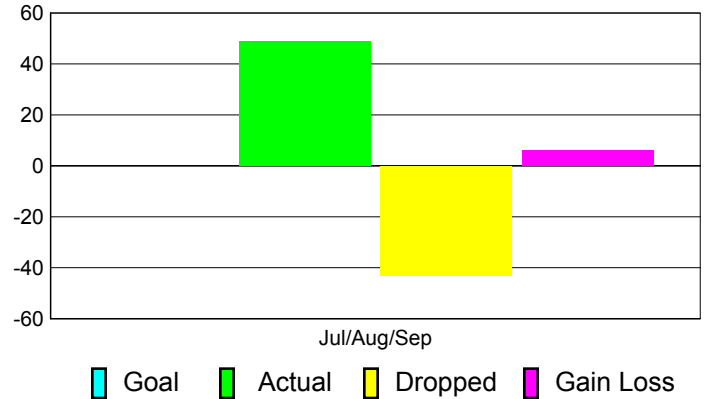

Club Results 2011-2012

Goal, New, Dropped, Gain/Loss

MEMBERSHIP

Membership Results
2011-2012

Membership
2010-2011

Month	Net Memb Goal	Actual New Memb	Actual Dropped Memb	Gain/Loss of Memb	Gain/Loss of Memb
Jul/Aug/Sep		49	-43	6	3
Totals		49	-43	6	3

Membership Results 2011-2012

Goal, New, Dropped, Gain/Loss

Comparison of Club Gain/Loss

Current Year Compared to the Previous Year

Comparison of Membership Gain/Loss

Current Year Compared to the Previous Year